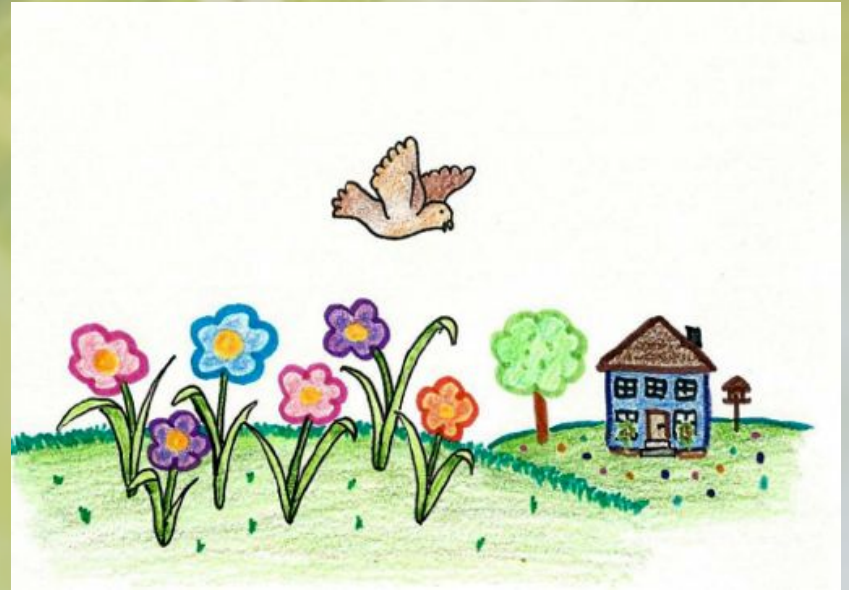

2. Strophe

Wenn ...